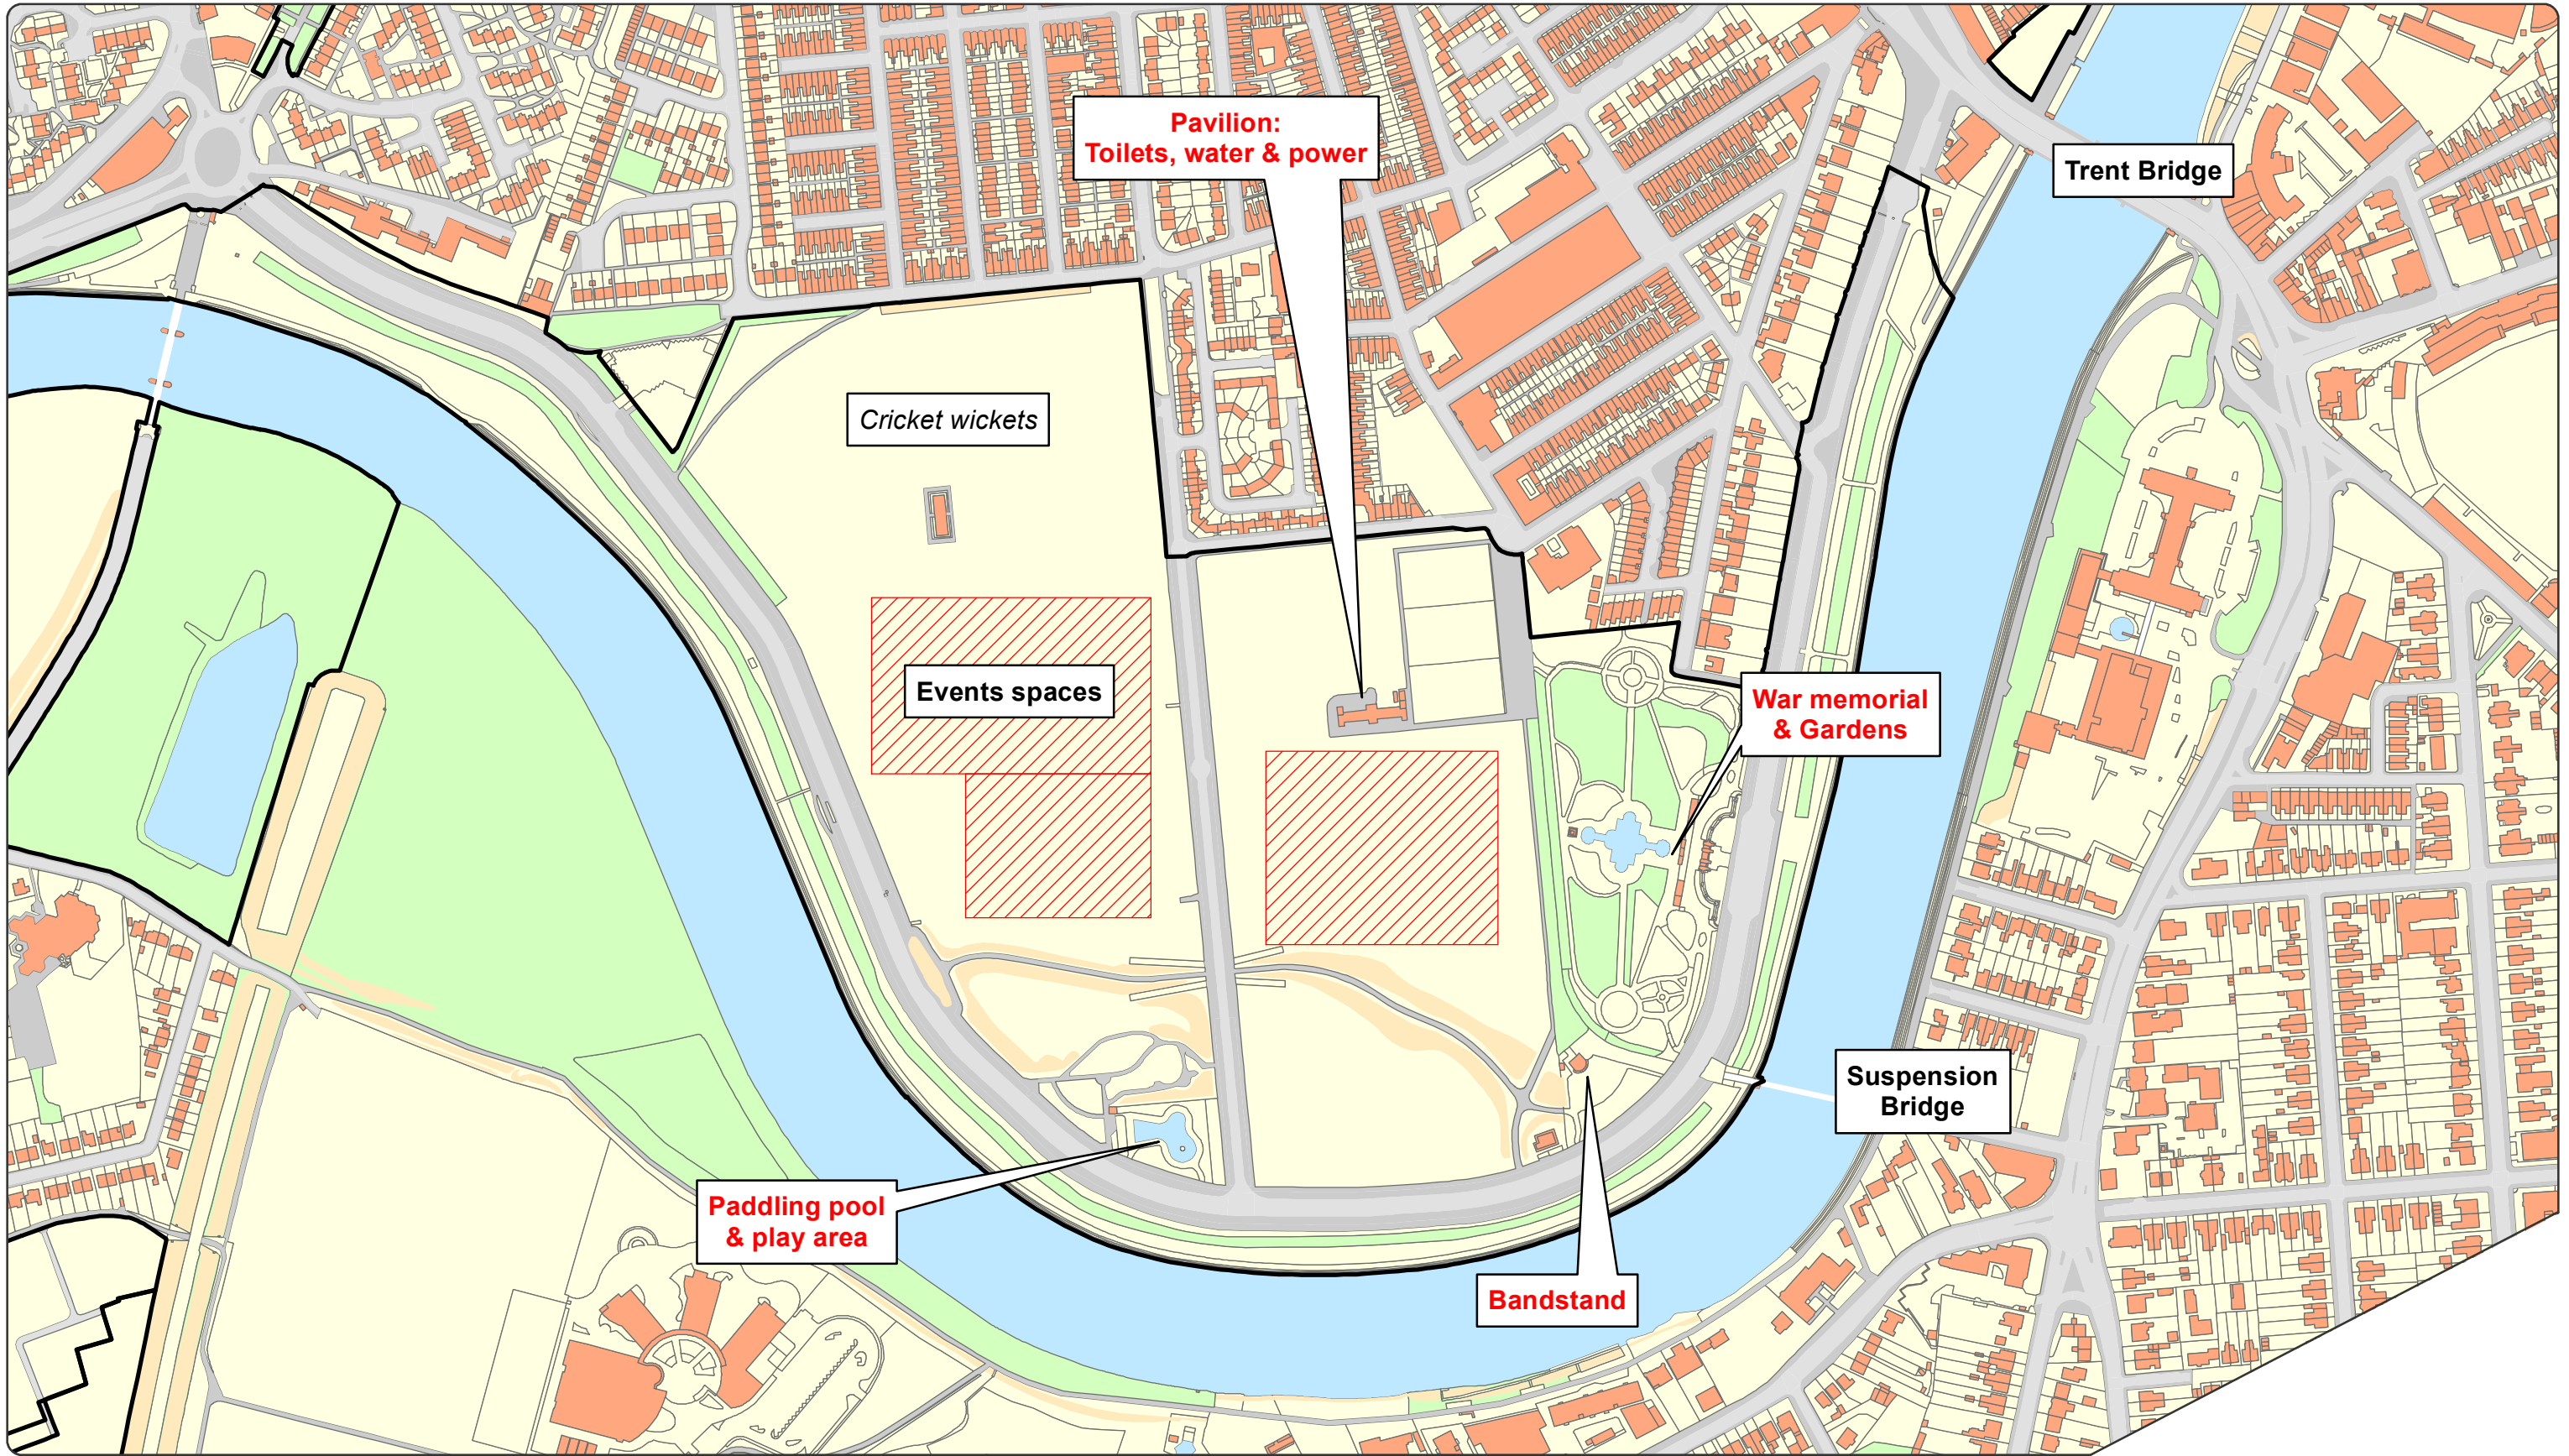

Victoria Embankment

© Crown copyright and database right 2012. Ordnance Survey Licence number 100019317.
16-10-14

Legend

NCC Open Spaces

 NCC Open Spaces