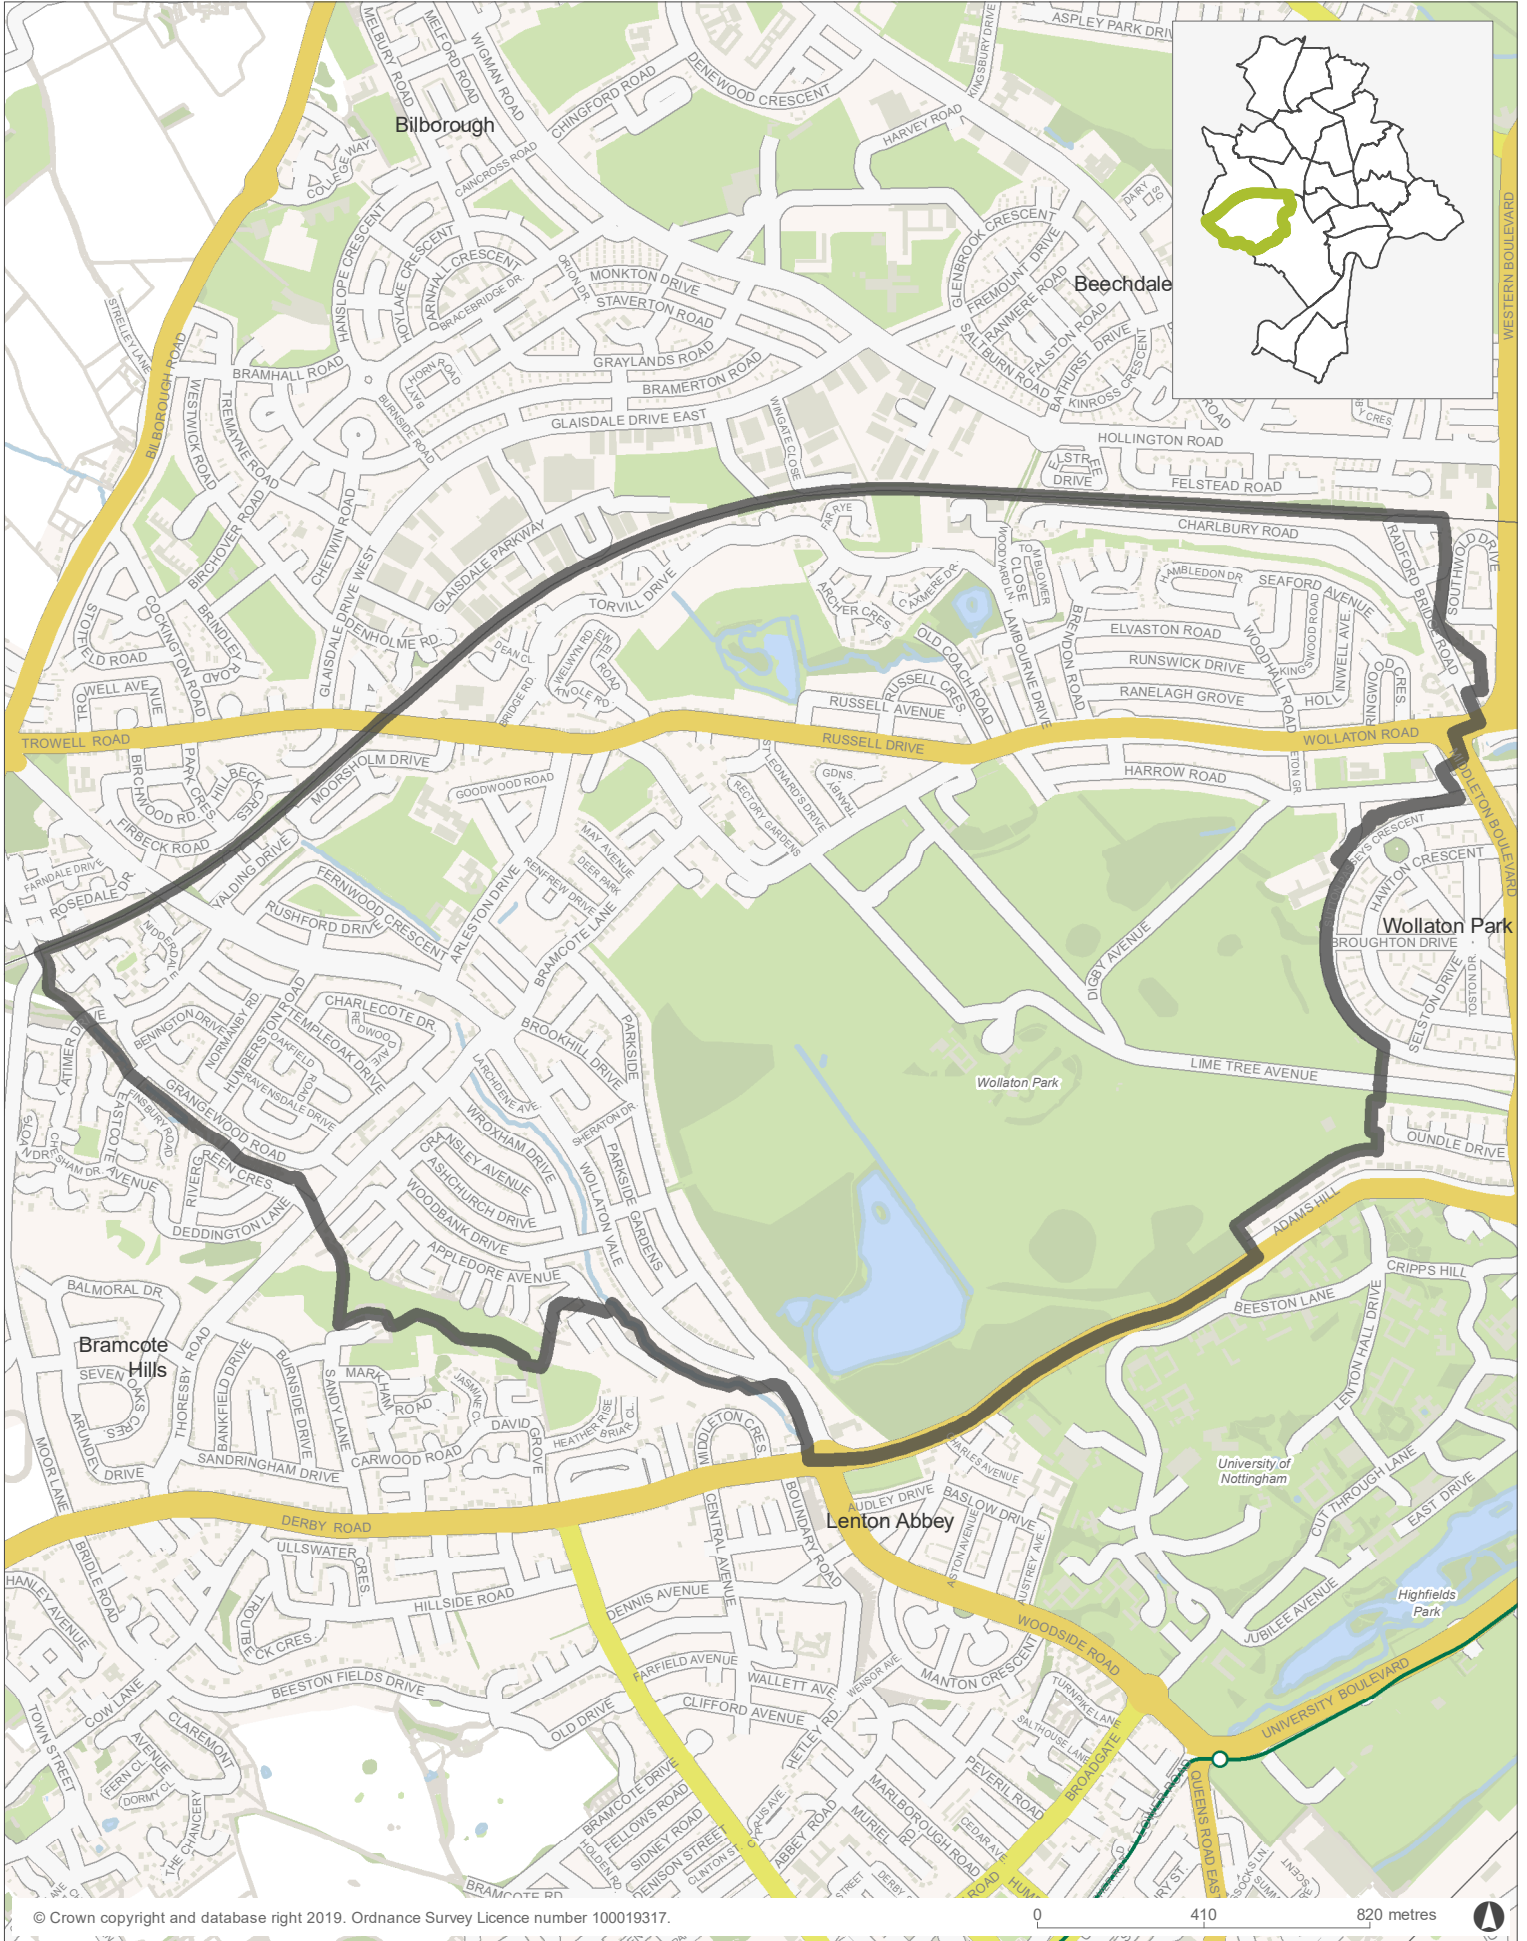

Nottingham City Wards 2019 | Wollaton West

© Crown copyright and database right 2019. Ordnance Survey Licence number 100019317.

0 410 820 metres

 Ward Boundary

GIS team

Nottingham City Council