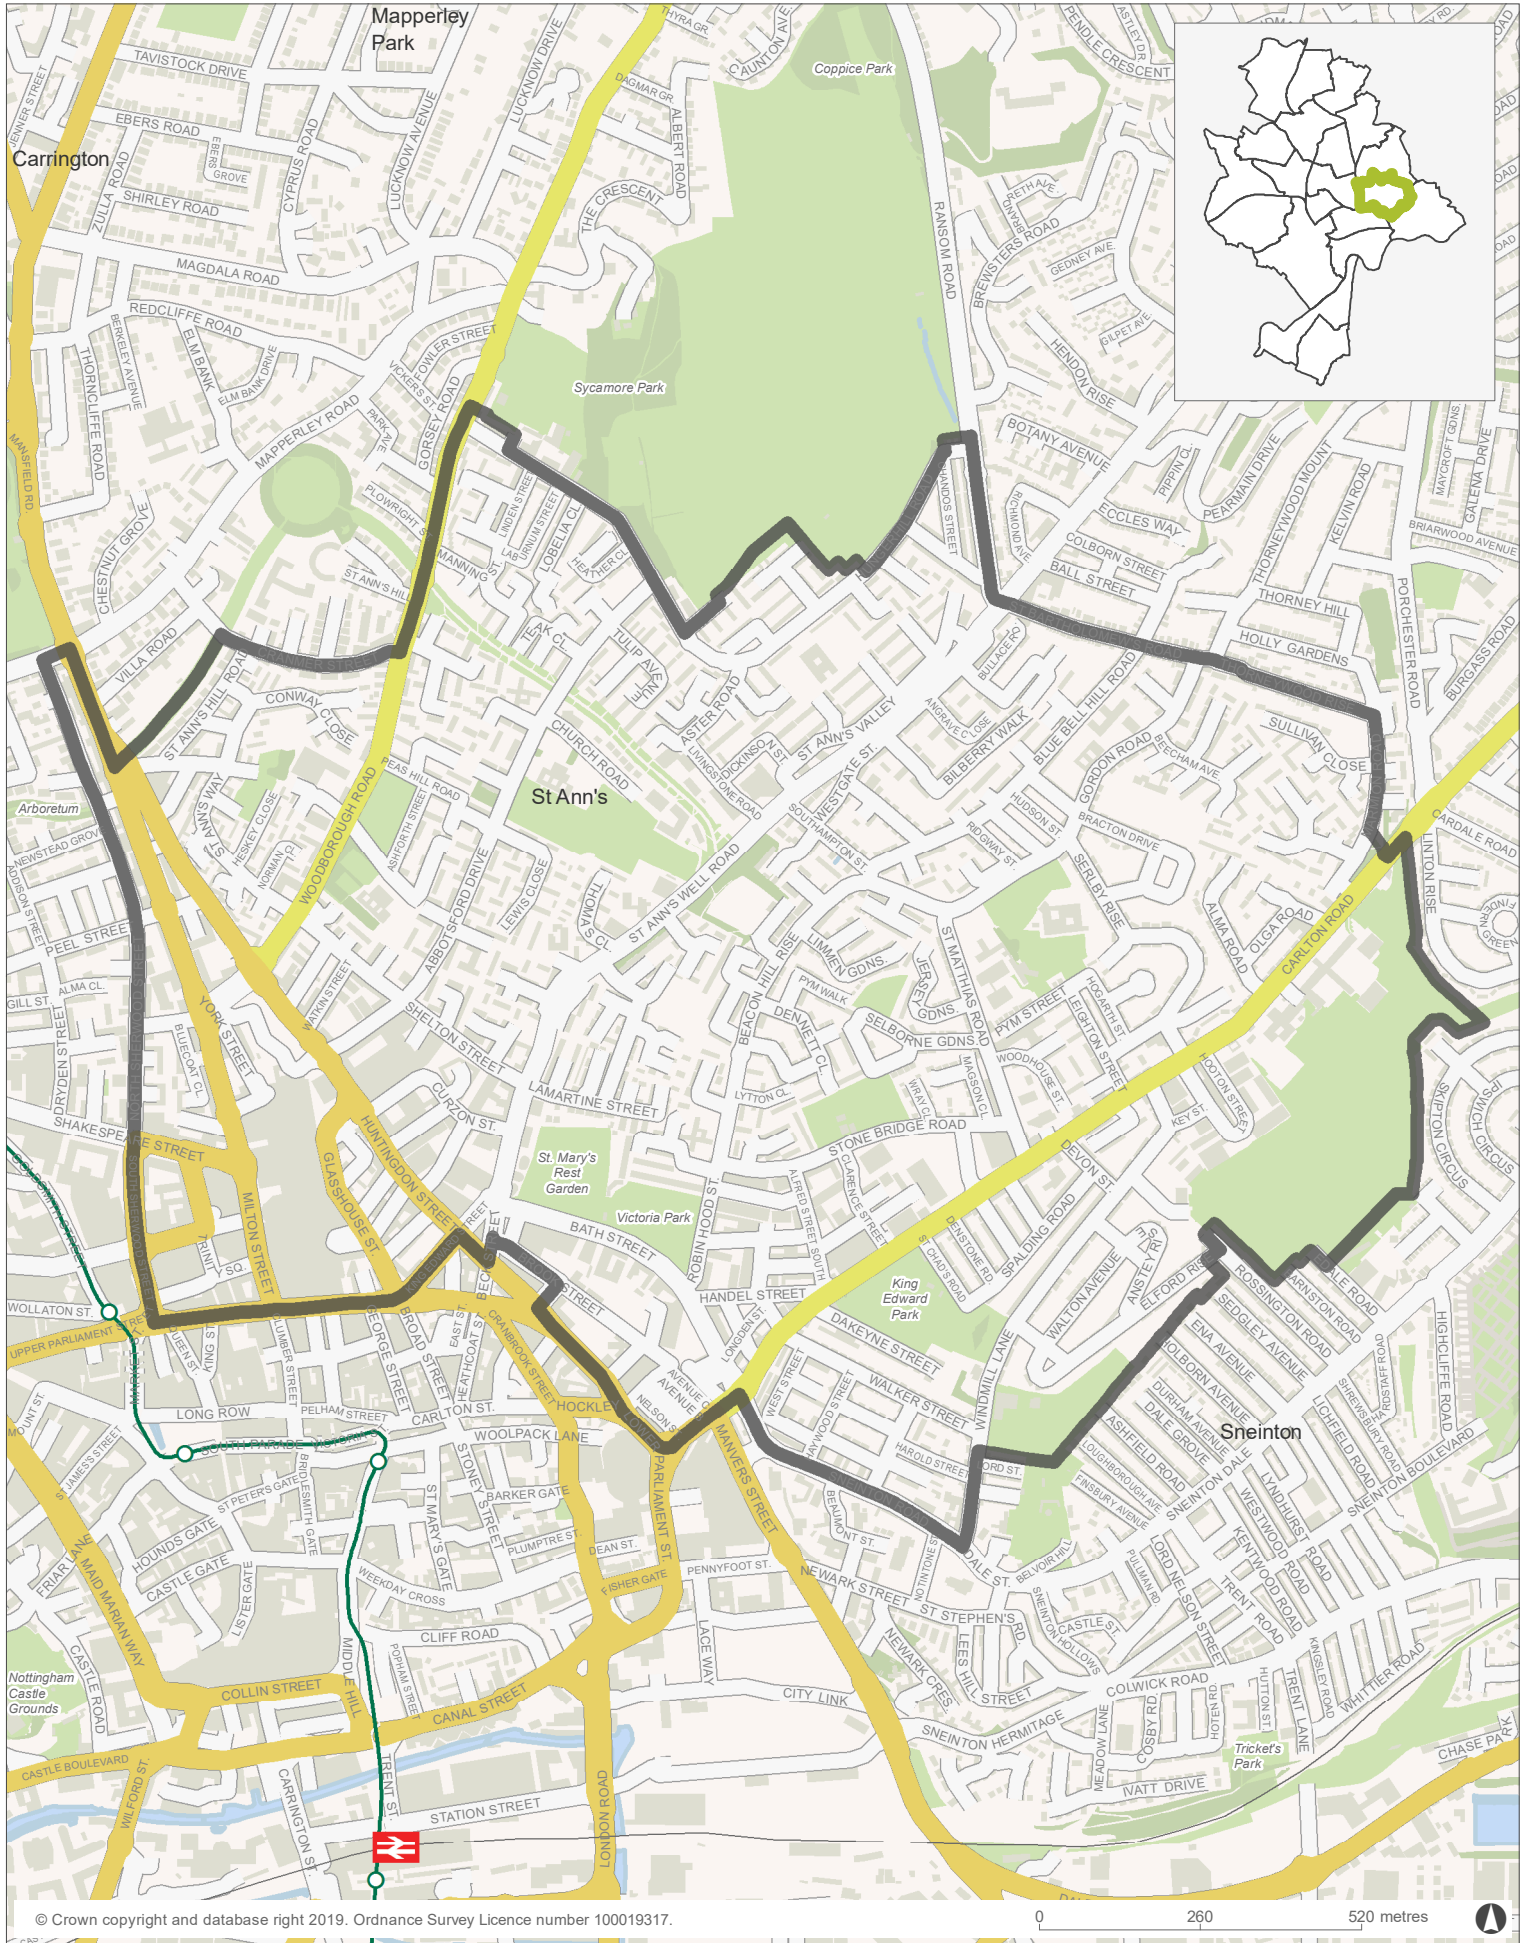

Nottingham City Wards 2019 | St Ann's

Ward Boundary

GIS team

Nottingham City Council