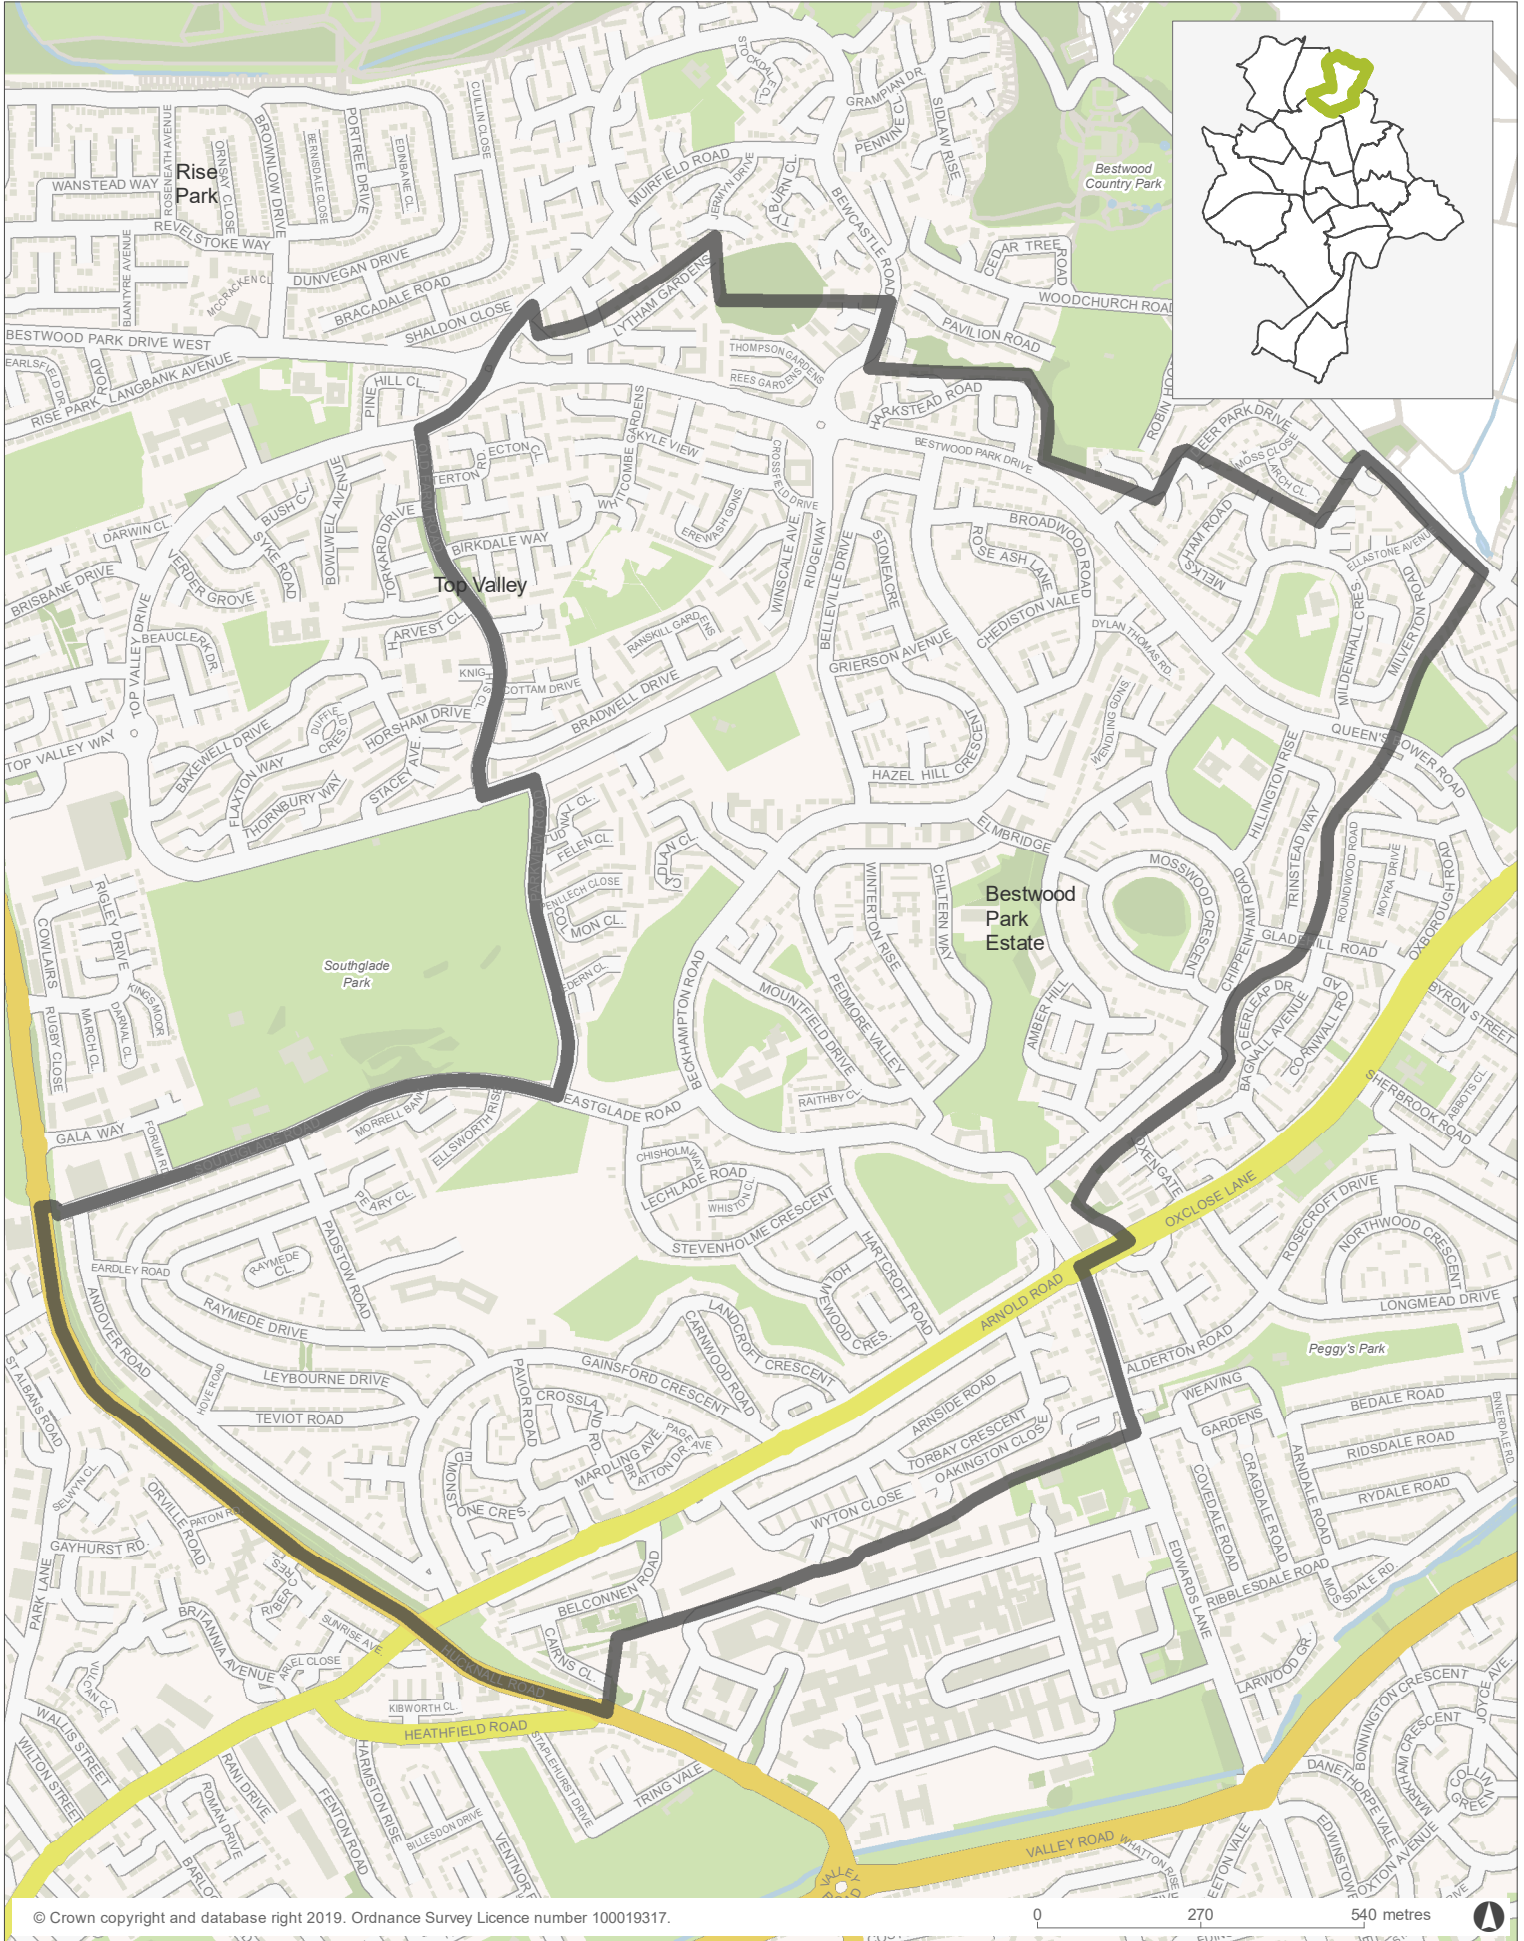

Nottingham City Wards 2019 | Bestwood

© Crown copyright and database right 2019. Ordnance Survey Licence number 100019317.

0 270 540 metres

 Ward Boundary

**Nottingham
City Council**