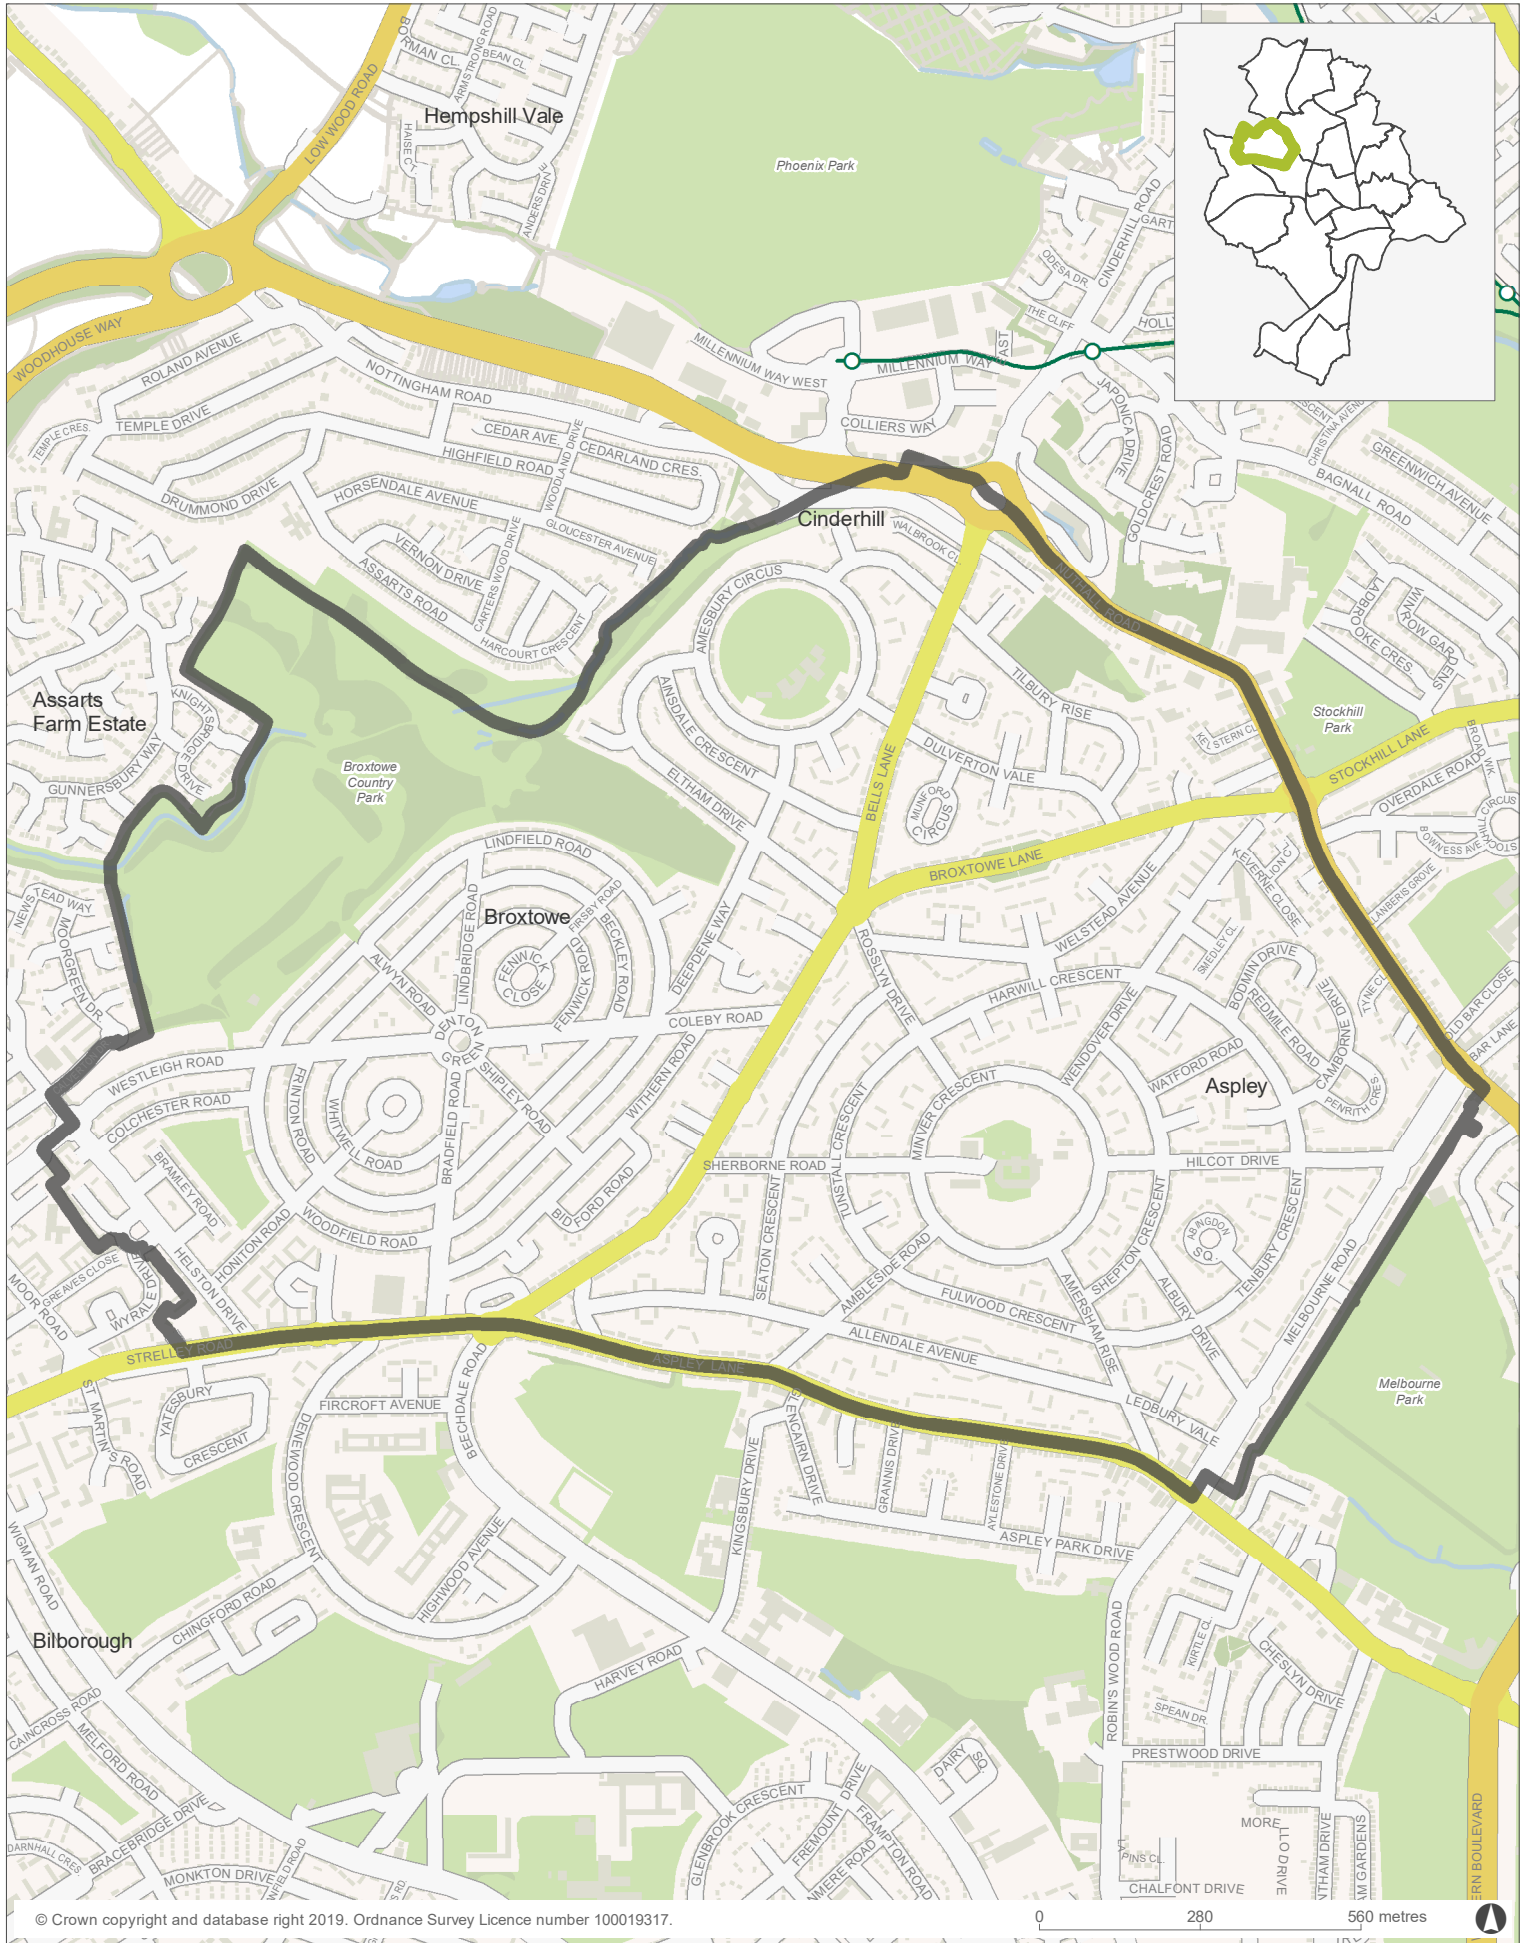

# Nottingham City Wards 2019 | Aspley

© Crown copyright and database right 2019. Ordnance Survey Licence number 100019317.

0 280 560 metres

 Ward Boundary

GIS team

Nottingham City Council